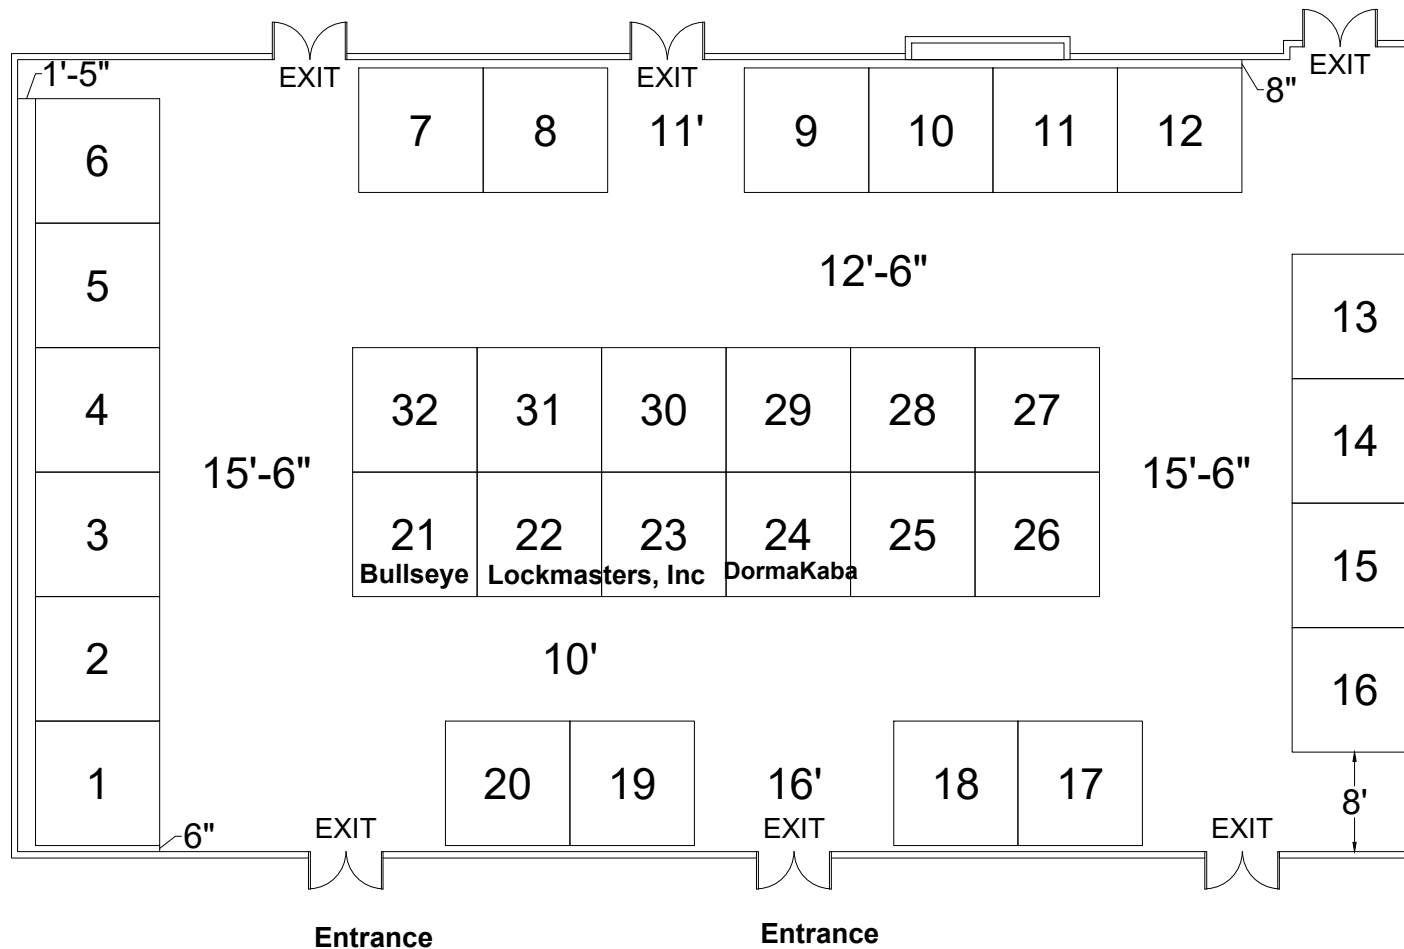

SAFETECH

April 27, 2024

Hyatt Regency Tulsa - Tulsa Ballroom South/Central - Concourse Level Tulsa, OK

Show Information	
Show Name	SAFETECH
Show Dates	April 27, 2024
Move-In	April 21, 2024
Job #	T194280424
AE	Andrea Goldberg

Inventory as of 04/19/2023

Dimension	Size	Qty	SqFt
10'x10'	100	32	3,200
Totals:		32	3,200

Floor Plan Legend	
FE	Fire Extinguisher
FS	Fire Strobe
FHC	Fire Hose Cabinet

Venue Info	
Building Name	Hyatt Regency Tulsa
Hall	Tulsa Ballroom South/Central
Floor	Concourse Level
Address	100 E 2nd St Tulsa, OK 74103

Drawing Information	
File Path	Z:\01_Floor Plans_01_S&S SHOW_FLOORPLANS\2024\SAFETECH_T194280424
File Name	SAFETECH_T194280424.dwg
Drawn By	Jayson de Nieva
Last Saved	4/13/2023 11:52 AM
Saved By	Jdenieva
Tab	Floorplan
Paper Size	ANSI full bleed A (11.00 x 8.50 Inches)
Scale	NTS

1531 Carroll Drive NW
Atlanta, GA 30318
(v) 404-720-8600
(f) 404-720-8750

Shepard Exposition Services has made every effort to ensure the accuracy of all information contained on this floor plan. However, no warranties, either expressed or implied, are made with respect to this floor plan. Verifying the locations of building columns, utilities, or other architectural components of the facility is the sole responsibility of the exhibitor/show management.